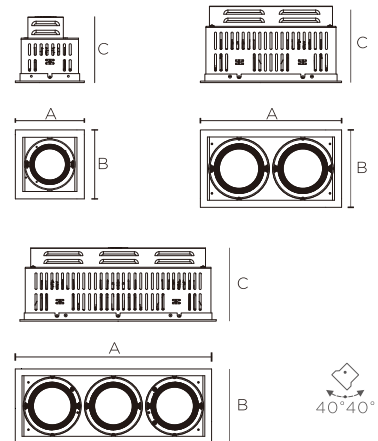

- Die-cast aluminium bezel
- Steel housing
- Powder coated finish
- Adjustable angle 40°
- Integrated driver

OPTIONS

- **Body Colour:** Choices of black or white

Model	A	B	C	Cut-out
NLED551NS 12W	130	130	124	120x120
NLED551NS 2x12W	233	130	124	120x233
NLED551NS 3x12W	335	130	124	120x325
NLED551N 20W	153	153	152	144x144
NLED551N 2x20W	280	153	152	144x270
NLED551N 3x20W	406	153	152	144x397