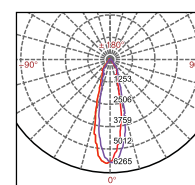

Model	A	B	C	Cut-out
NLED551NS 12W	130	130	124	120x120
NLED551NS 2x12W	233	130	124	120x233
NLED551NS 3x12W	335	130	124	120x325
NLED551N 20W	153	153	152	144x144
NLED551N 2x20W	280	153	152	144x270
NLED551N 3x20W	406	153	152	144x397

Model	Colour temp.	Lumens	CRI	PF
NLED551NS 12W	3000K/4000K/5700K	750 lm	>80	>0.9
NLED552NS 2x12W	3000K/4000K/5700K	1,500 lm	>80	>0.9
NLED553NS 3x12W	3000K/4000K/5700K	2,250 lm	>80	>0.9
NLED551N 20W	3000K/4000K/5700K	1,320 lm	>80	>0.9
NLED552N 2x20W	3000K/4000K/5700K	2,640 lm	>80	>0.9
NLED553N 3x20W	3000K/4000K/5700K	3,960 lm	>80	>0.9

NLED552NS 24W 24°