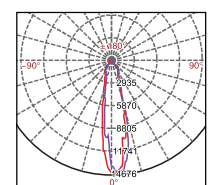

NLED553NS 36W 24°